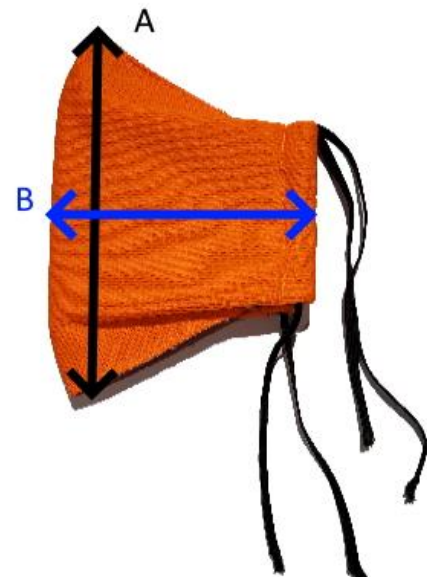

Face Mask Specification Sheet

6 Layer Face Mask (inc. Beard mask)

Outer Layer:	Polycotton (65% Polyester / 35% Cotton)
Filter Layer:	5ply 100% Polypropylene (85GSM)
Inner Layer:	Polypropylene
Earloop:	4-6mm elastic
Country of Origin:	Australia

7 Layer Premium Face Mask

Outer Layer:	Polycotton (65% Polyester / 35% Cotton)
Filter Layer:	5ply 100% Polypropylene (85GSM)
Inner Layer:	100% Cotton
Earloop:	4-6mm elastic
Country of Origin:	Australia

Nurse Light Blue Image

'The Aussie' Standard 5 Layer Mask

Outer Layer:	Polycotton (65% Polyester / 35% Cotton)
Filter Layer:	3 ply 100% Polypropylene (85GSM)
Inner Layer:	100% Cotton
Earloop:	4-6mm elastic
Country of Origin:	Australia

Tradie High-Vis Orange Shown

Tradie High-Vis Face Mask

Outer Layer:	Polycotton (65% Polyester / 35% Cotton)
Filter Layer:	3 ply 100% Polypropylene (85GSM)
Inner Layer:	100% Cotton
Earloop:	4-6mm elastic
Country of Origin:	Australia