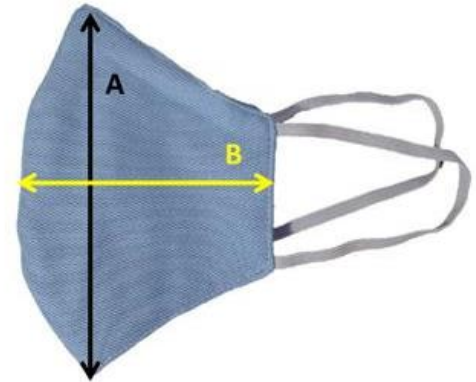

Face Mask Specification Sheet

6 Layer Face Mask (inc. Beard mask)

Outer Layer:	Polycotton (65% Polyester / 35% Cotton)
Filter Layer:	5ply 100% Polypropylene (85GSM)
Inner Layer:	Polypropylene
Earloop:	4-6mm elastic
Country of Origin:	Australia

7 Layer Premium Face Mask

Outer Layer:	Polycotton (65% Polyester / 35% Cotton)
Filter Layer:	5ply 100% Polypropylene (85GSM)
Inner Layer:	100% Cotton
Earloop:	4-6mm elastic
Country of Origin:	Australia

Nurse Light Blue Image

'The Aussie' Standard 5 Layer Mask

Outer Layer:	Polycotton (65% Polyester / 35% Cotton)
Filter Layer:	3 ply 100% Polypropylene (85GSM)
Inner Layer:	100% Cotton
Earloop:	4-6mm elastic
Country of Origin:	Australia

Tradie High-Vis Orange Shown

Tradie High-Vis Face Mask

Outer Layer:	Polycotton (65% Polyester / 35% Cotton)
Filter Layer:	3 ply 100% Polypropylene (85GSM)
Inner Layer:	100% Cotton
Earloop:	4-6mm elastic
Country of Origin:	Australia